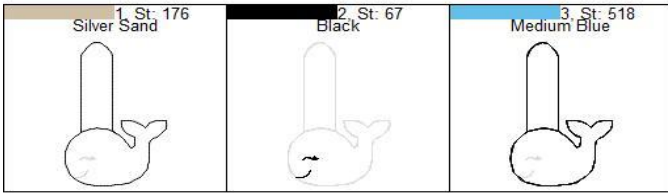

Whale SnapTab Steps DVD

Design: Whale SnapTab Steps

Name: DVD

Colors: 3

Color 1:	Run Placement Stitch
	Add Felt/Fabric
Color 2:	Stitch Outline Detail
	Add Back Fabric/Felt
Color 3:	Final Outline