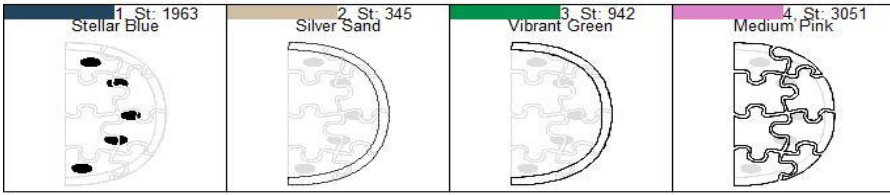

Watermelon Puzzle Steps DVD

Colors: 4

	Add Felt/Fabric
Color 1:	Stitch Filled Area
Color 2:	Run Placement Stitch
	Add Felt/Fabric
Color 3:	Run Tackdown Stitch
	Trim Felt/Fabric
	Add Back Fabric/Felt
Color 4:	Final Outline