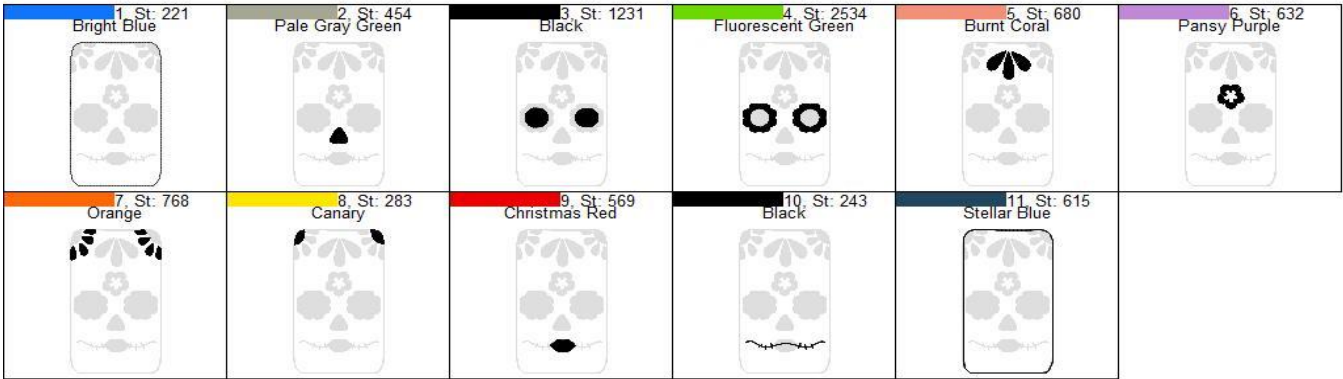

Sugar Skull Phone Case Steps DVD

Design Sugar Skull Phone Case  
 Name: Steps DVD

Colors: 11

Color 1:	Run Placement Stitch
	Add Felt/Fabric
Color 2:	Stitch Filled Area
Color 3:	Stitch Filled Area
Color 4:	Stitch Filled Area
Color 5:	Stitch Filled Area
Color 6:	Stitch Filled Area
Color 7:	Stitch Filled Area
Color 8:	Stitch Filled Area
Color 9:	Stitch Filled Area
Color 10:	Stitch Filled Area
	Add Back Fabric/Felt
Color 11:	Final Outline