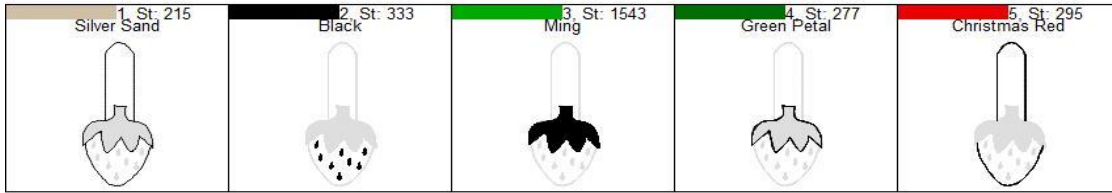

Strawberry SnapTab Steps DVD

Design Strawberry SnapTab

Name: Steps DVD

Colors: 5

Color 1:	Run Placement Stitch
	Add Felt/Fabric
Color 2:	Stitch Filled Area
Color 3:	Stitch Filled Area
	Add Back Fabric/Felt
Color 4:	Final Outline
Color 5:	Final Outline