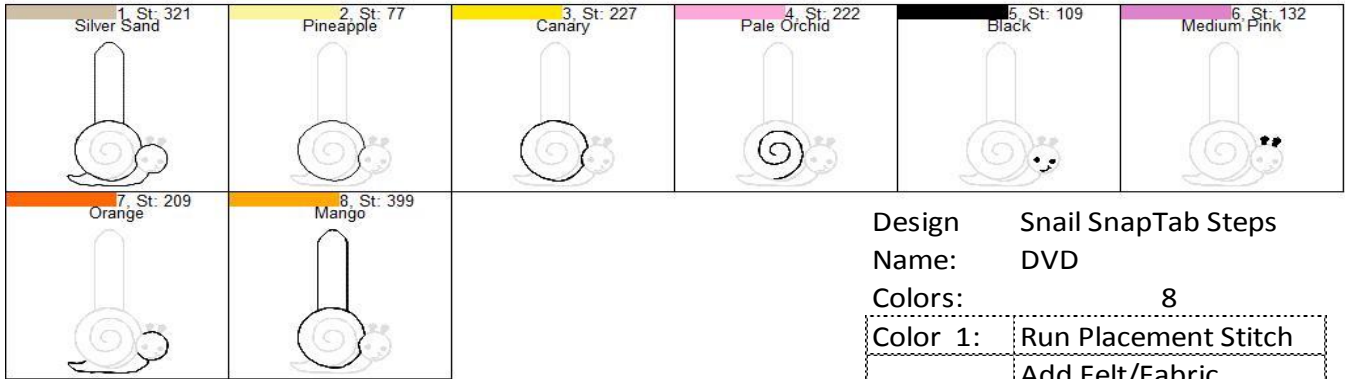

Snail SnapTab Steps DVD

Design Snail SnapTab Steps
Name: DVD

Colors: 8

Color 1:	Run Placement Stitch Add Felt/Fabric
Color 2:	Run Placement Stitch Add Felt/Fabric
Color 3:	Run Tackdown Stitch Trim Felt/Fabric
Color 4:	Stitch Outline Detail
Color 5:	Stitch Filled Area
Color 6:	Stitch Filled Area Add Back Fabric/Felt
Color 7:	Final Outline Body
Color 8:	Final Outline Shell