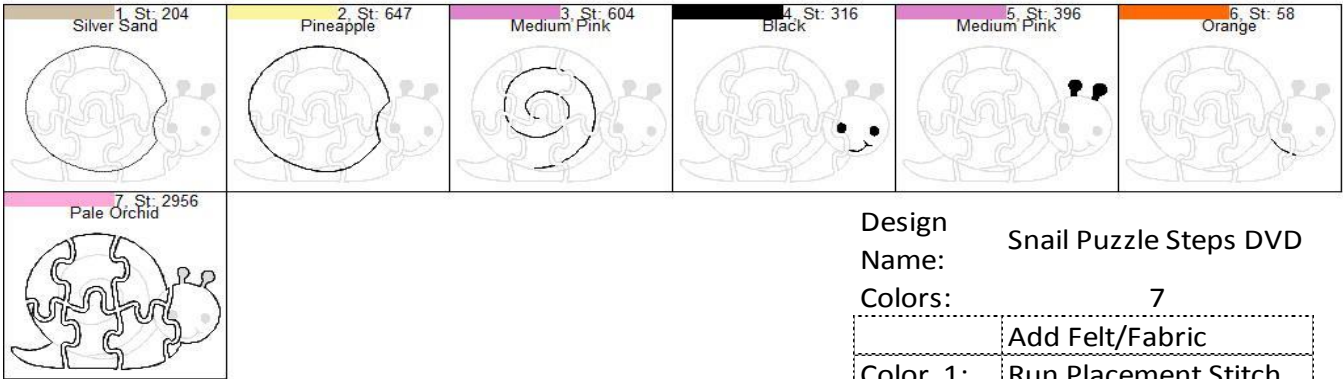

Snail Puzzle Steps DVD

Design Name: Snail Puzzle Steps DVD

Colors: 7

	Add Felt/Fabric
Color 1:	Run Placement Stitch
	Add Felt/Fabric
Color 2:	Run Tackdown Stitch
	Trim Felt/Fabric
Color 3:	Stitch Outline Detail
Color 4:	Stitch Filled Area
Color 5:	Stitch Filled Area
Color 6:	Stitch Outline Detail
	Add Back Fabric/Felt
Color 7:	Final Outline