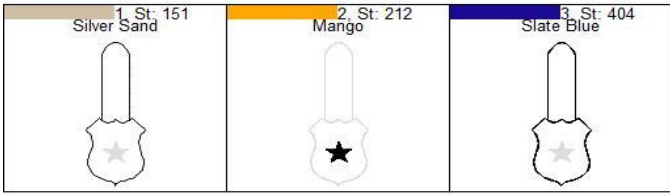

Police Snaptab Steps DVD

Design Police Snaptab Steps

Name: DVD

Colors: 3

Color 1:	Run Placement Stitch
	Add Felt/Fabric
Color 2:	Stitch Filled Area
	Add Back Fabric/Felt
Color 3:	Final Outline

Source: C:\Users\Lisa\Dropbox\Dejah\DVD_POLICE_BADGE_SNAPTAB folder.

9/15/2014 .pes (Babylock, Bernina, Brother #PES0001), Name: Dvd_police_badge, Size: 1.46x3.88 " (37.0x98.5 mm), Stitches: 767, Colors: 3/3, Catalog: Brother Embroidery

Scale: 1:1