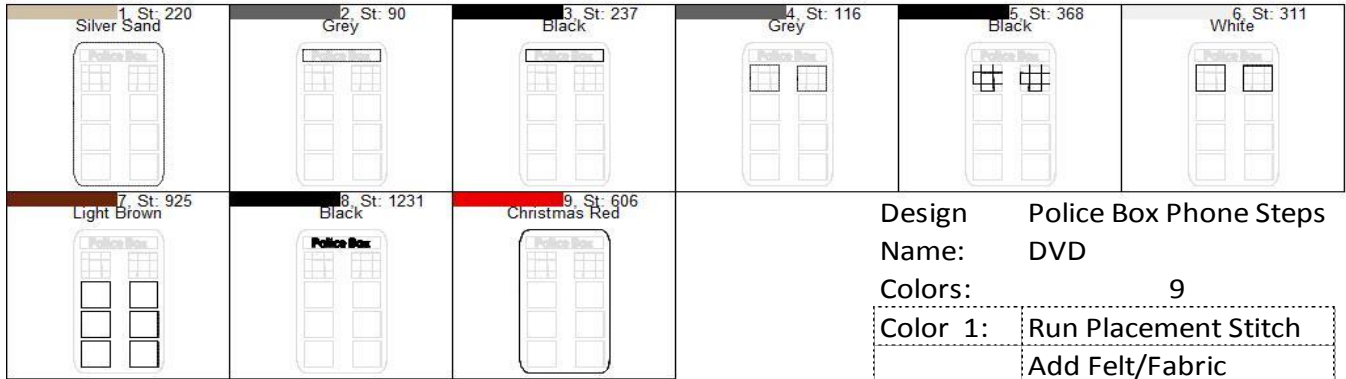

Police Box Phone Steps DVD

Design: Police Box Phone Steps
Name: DVD

Colors: 9

Color 1:	Run Placement Stitch Add Felt/Fabric
Color 2:	Run Placement Stitch Add Felt/Fabric
Color 3:	Run Tackdown Stitch Trim Felt/Fabric
Color 4:	Run Placement Stitch Add Felt/Fabric
Color 5:	Stitch Outline Detail
Color 6:	Run Tackdown Stitch Trim Felt/Fabric
Color 7:	Stitch Outline Detail
Color 8:	Stitch Satin Stitch Add Back Fabric/Felt
Color 9:	Final Outline