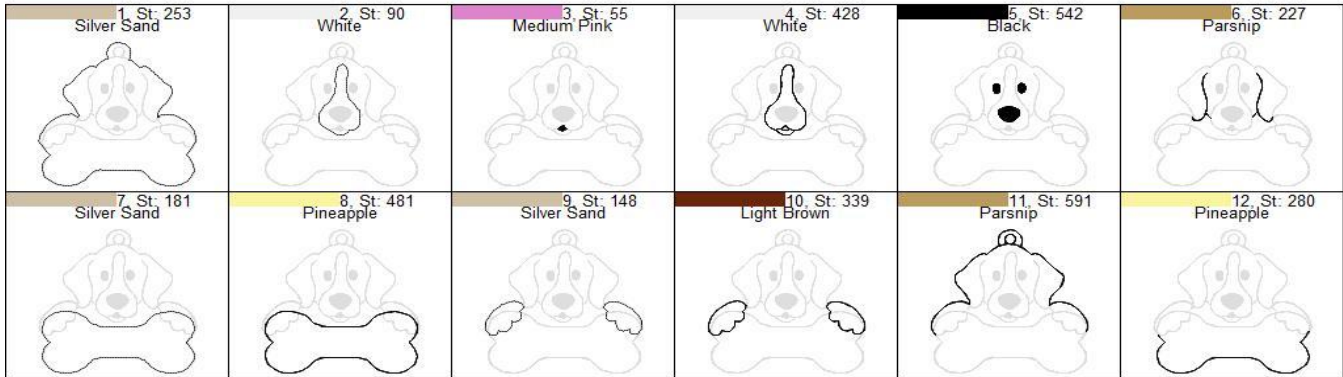

Ornament Beagle Steps DVD

Design Ornament Beagle Steps

Name: DVD

Colors: 12

Color 1:	Run Placement Stitch
	Add Felt/Fabric
	Run Muzzle Placement
Color 2:	Stitch
	Add Felt/Fabric
Color 3:	Stitch Filled Area
Color 4:	Run Tackdown Stitch
	Trim Felt/Fabric
Color 5:	Stitch Filled Area
Color 6:	Stitch Outline Detail
	Run Bone Placement
Color 7:	Stitch
Color 8:	Add Felt/Fabric
	Run Tackdown Stitch
Color 9:	Trim Felt/Fabric
	Run Paws Placement
	Stitch
Color 10:	Add Felt/Fabric
	Run Tackdown Stitch
Color 11:	Trim Felt/Fabric
	Add Back Fabric/Felt
	Final Outline Body
Color 12:	Final Outline Ears