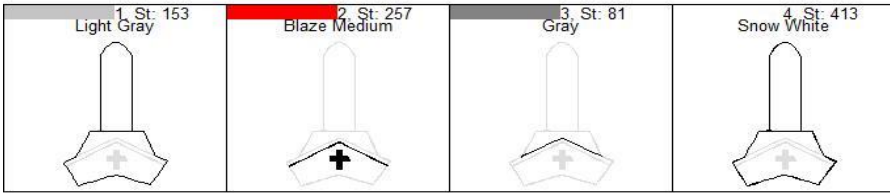

Nurse Snaptap Steps DVD

Design Nurse Snaptap Steps

Name: DVD

Colors: 4

Color 1:	Run Placement Stitch
	Add Felt/Fabric
Color 2:	Stitch Filled Area
Color 3:	Stitch Outline Detail
	Add Back Fabric/Felt
Color 4:	Final Outline