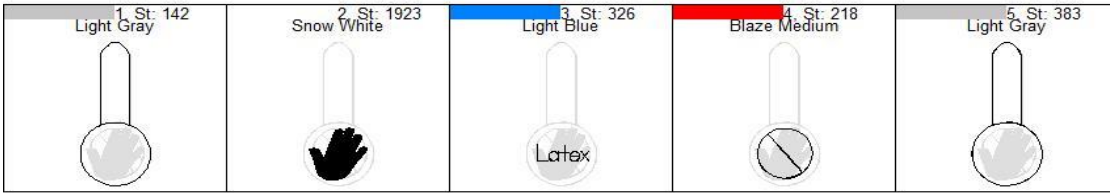

Latex Allergy Snaptap Steps DVD

Design: Latex Allergy Snaptap
 Name: Steps DVD
 Colors: 5

Color 1:	Run Placement Stitch
	Add Felt/Fabric
Color 2:	Stitch Filled Area
Color 3:	Stitch Outline Detail
Color 4:	Stitch Outline Detail
	Add Back Fabric/Felt
Color 5:	Final Outline