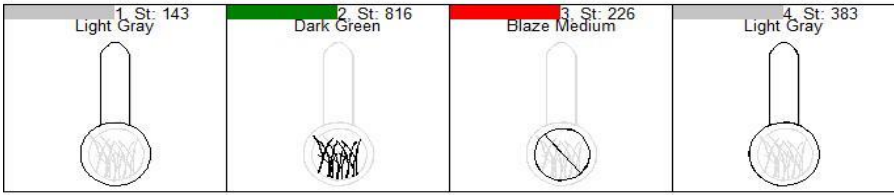

Grass Allergy Snaptap Steps DVD

Design: Grass Allergy Snaptap
 Name: Steps DVD

Colors: 4

Color 1:	Run Placement Stitch
	Add Felt/Fabric
Color 2:	Stitch Filled Area
Color 3:	Stitch Outline Detail
	Add Back Fabric/Felt
Color 4:	Final Outline