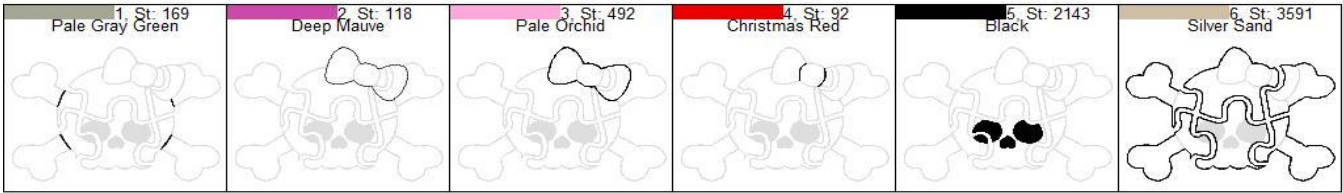

Girl Skull Puzzle Steps DVD

Design Girl Skull Puzzle Steps

Name: DVD

Colors: 6

| | |
|----------|-----------------------|
| | Add Felt/Fabric |
| Color 1: | Stitch Outline Detail |
| Color 2: | Run Placement Stitch |
| | Add Felt/Fabric |
| Color 3: | Run Tackdown Stitch |
| | Trim Felt/Fabric |
| Color 4: | Stitch Outline Detail |
| Color 5: | Stitch Filled Area |
| | Add Back Fabric/Felt |
| Color 6: | Final Outline |