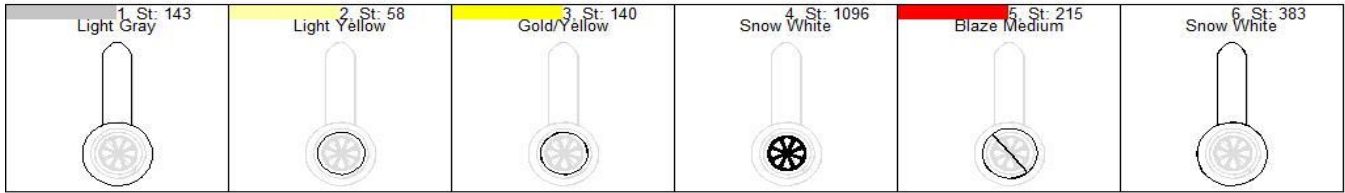

Egg Allergy Snaptab Steps DVD

Design Egg Allergy Snaptab

Name: Steps DVD

Colors: 5

Color 1:	Run Placement Stitch
	Add Felt/Fabric
Color 2:	Stitch Filled Area
Color 3:	Stitch Filled Area
Color 4:	Stitch Outline Detail
	Add Back Fabric/Felt
Color 5:	Final Outline