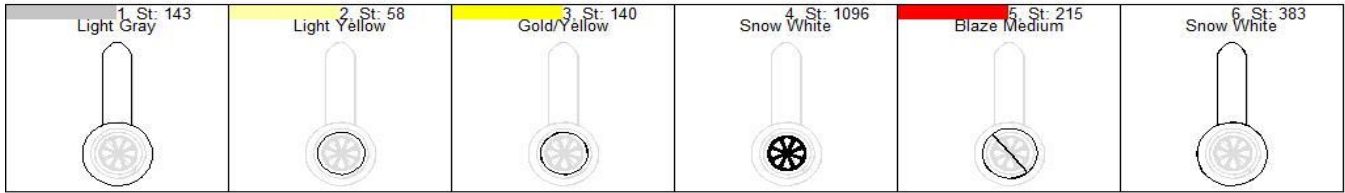

Citrus Allergy Snaptab Steps DVD

Design Citrus Allergy Snaptab

Name: Steps DVD

Colors: 6

Color 1:	Run Placement Stitch
	Add Felt/Fabric
Color 2:	Run Placement Stitch
	Add Felt/Fabric
Color 3:	Run Tackdown Stitch
	Trim Felt/Fabric
Color 4:	Stitch Filled Area
Color 5:	Stitch Outline Detail
	Add Back Fabric/Felt
Color 6:	Final Outline