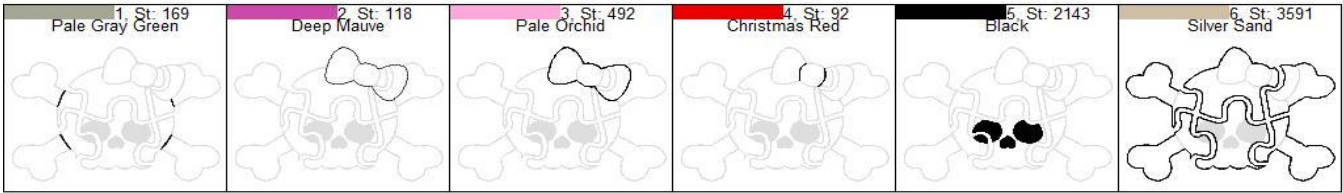

Candycorn Puzzle Steps DVD

Design Candycorn Puzzle Steps

Name: DVD

Colors: 6

	Add Felt/Fabric
Color 1:	Stitch Outline Detail
Color 2:	Run Placement Stitch
	Add Felt/Fabric
Color 3:	Run Tackdown Stitch
	Trim Felt/Fabric
Color 4:	Stitch Outline Detail
Color 5:	Stitch Filled Area
	Add Back Fabric/Felt
Color 6:	Final Outline