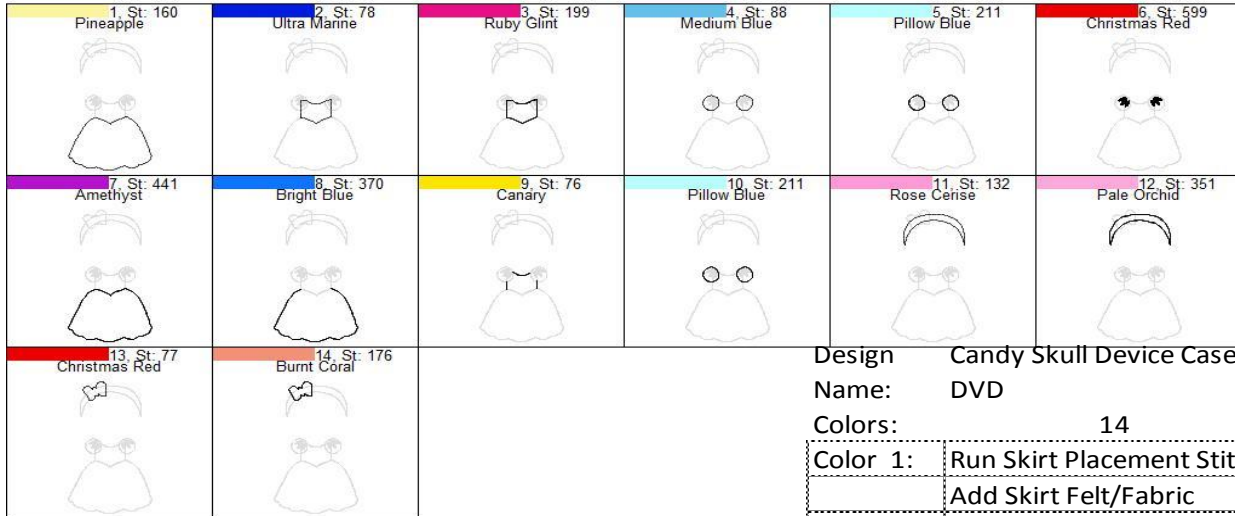

Candy Skull Device Case DVD

Design: Candy Skull Device Case
Name: DVD

Colors: 14

Color 1:	Run Skirt Placement Stitch Add Skirt Felt/Fabric
Color 2:	Run Placement Stitch Add Felt/Fabric
Color 3:	Run Bodice Tackdown Stitch Trim Felt/Fabric
Color 4:	Run Sleeve Placement Stitch Add Felt/Fabric
Color 5:	Run Tackdown Stitch Trim Felt/Fabric
Color 6:	Stitch Filled Area
Color 7:	Run Skirt Tackdown Stitch Add Back Fabric/Felt
Color 8:	Final Outline Skirt
Color 9:	Final Outline Bodice
Color 10:	Final Outline Sleeves
Color 11:	Run Headband Placement St Add Felt/Fabric Add Back Fabric/Felt
Color 12:	Final Outline Headband
Color 13:	Run Bow Placement Stitch Add Felt/Fabric
Color 14:	Final Outline Bow