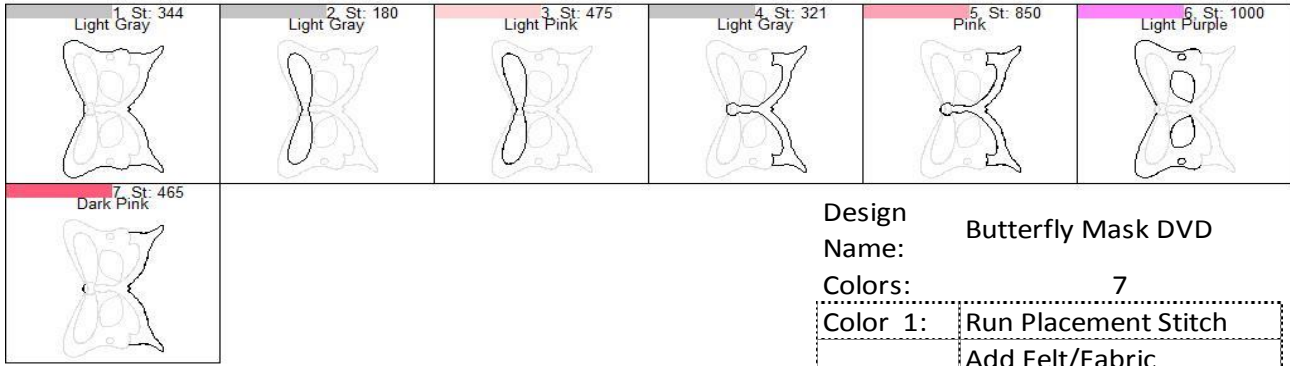

Butterfly Mask DVD

Design Name: Butterfly Mask DVD

Colors: 7

Color 1:	Run Placement Stitch
	Add Felt/Fabric
Color 2:	Run Placement Stitch
	Add Felt/Fabric
Color 3:	Run Tackdown Stitch
	Trim Felt/Fabric
Color 4:	Run Placement Stitch
	Add Felt/Fabric
Color 5:	Run Tackdown Stitch
	Trim Felt/Fabric
	Add Back Fabric/Felt
Color 6:	Final Outline
Color 7:	Final Outline